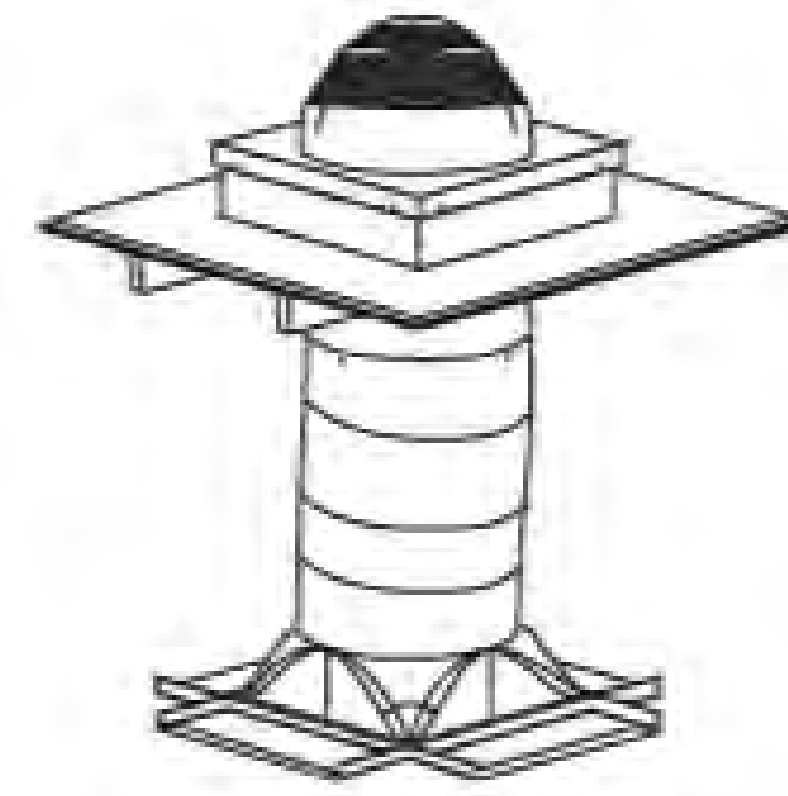

**STRAUGHAN
ENVIRONMENTAL**

creating a sustainable world

www.straughanenvironmental.com

Dimmable Solar Tubes

Solatube Daylighting Systems (DS) use advanced optics to significantly improve the way daylight is harnessed. Solatube International has added breakthrough technology throughout the system to capture more sunlight on the roof, transfer more sunlight through the tubing and effectively diffuse the light in the building interior. Solatube Daylighting Systems set performance standards never seen before. Highly effective and simple to install, these models can transform dark interior rooms and light more expansive spaces when used in multiples, creating a unique architectural effect.

Solatube Daylighting Systems can accommodate virtually any ceiling configuration including suspended ceilings, finished drywall ceilings, and open ceilings making them appropriate for a wide variety of commercial and residential applications, including office, retail, warehouse, industrial, education, healthcare facilities, multifamily housing, and custom homes. These Daylighting Systems provide significant energy savings, improved environments, and high-quality lighting. (www.solatube.com)